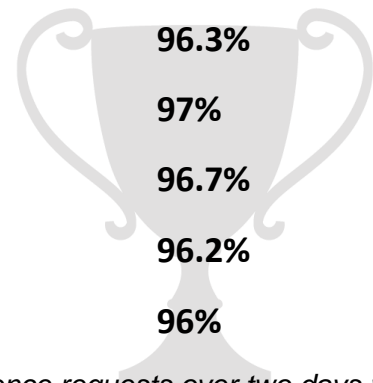

### Attendance

Swifts 96.3%

Blackbirds 97%

Kestrels 96.7%

Kingfishers 96.2%

Eagles 96%

*Please note absence requests over two days will result in an automatic fine.*