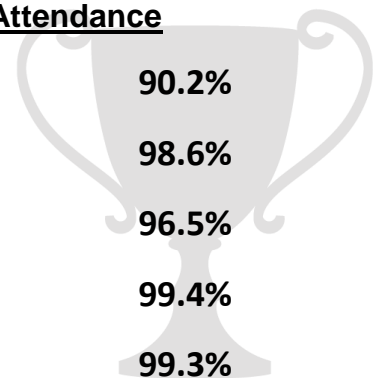

96.5%

Kingfishers

99.4%

Eagles

99.3%

We have a new attendance display in Reception.

Please note absence requests over two days will result in an automatic fine.